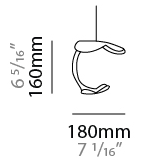

GENERAL

Series: Le Gigine _____
Partner: Knikerboker _____
Division: Design _____
Installation: Suspension _____
Product Type: Pendant _____
Mounting Location: Ceiling _____
Light Distribution: Indirect _____

PHYSICAL

Shape: Abstract _____
Diameter (in): 37 ⁷/₁₆ _____
Length (mm): 1200 _____
Max. Overall Height (mm): 1650 _____
Max. Overall Height (in): 64 ¹⁵/₁₆ _____
Weight (kg): 12.6 _____
Fixture Finish: EWH / EBK / MAN / COF / PRD / SLF / GLF / CLF / BRL / EWS / EWG / EWC / EWR / EBS / EBG / EBC / EBC / EBB / MAS / MAD / MAC / MAB / COS / CGO / CCL / CBL / PRS / PRG / PRC / PRB _____
Fixture Material: Metal _____
Cable Details: Transparent Cable in the following lengths 6 x 1000mm / 39 3/8" 6 x 1500mm / 59 1/16"

ELECTRICAL

Lamp Type: LED _____
Input Wattage (W): 66 _____
Dimming: Non-Dimming / Phase Dimming (120vac Only) _____
Driver Included: Yes _____
Driver Location: Integrated _____
Driver Type: Constant Current - Universal _____
Driver Class: Class 2 _____
Input Voltage (V): 120 - 277 _____
Constant Current (MA): 1050 _____

LED

Number of LEDs: 12 _____
Color Temperature (°K): 3000 _____
Max. Delivered Lumen (lm): 10200 _____
CRI: >85 CRI _____
Lamp Life (hrs): 50000 _____

OPTICAL

RATINGS AND CERTIFICATIONS

Certified By: Certified for North American Standards _____
IP rating: IP20 _____