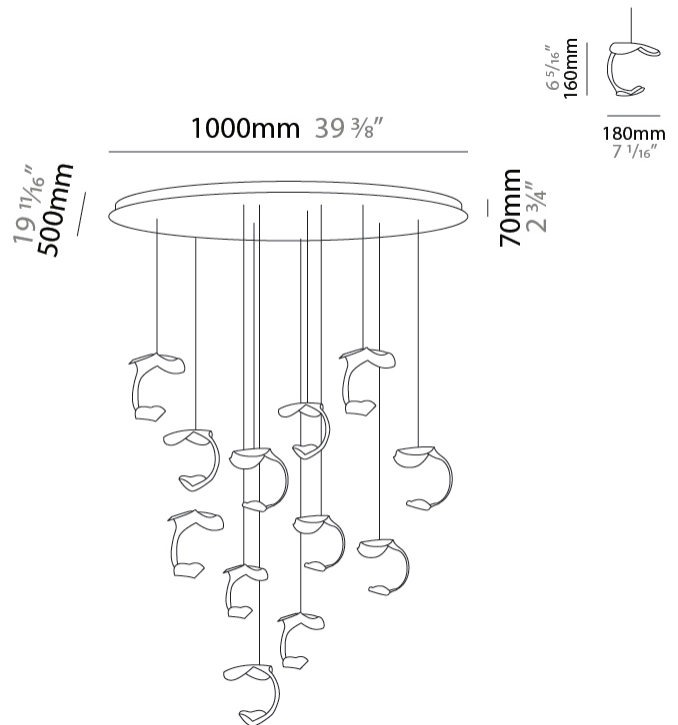

PROJECT
TYPE
SPECIFIER
QUANTITY
DATE

1. To build a product code in our configurator select the specify button on the base model # product page
2. To build a manual product code on this datasheet choose from the options listed below in blue font and add the suffix to the base model #

GENERAL

Series: Le Gigue
Partner: Knikerboker
Division: Design
Installation: Suspension
Product Type: Pendant
Mounting Location: Ceiling
Light Distribution: Indirect

PHYSICAL

Shape: Abstract
Length (mm): 1000
Length (in): 39 3/8
Width (mm): 500
Width (in): 19 11/16
Max. Overall Height (mm): 1650
Max. Overall Height (in): 64 15/16
Weight (kg): 12.6

Fixture Finish: EWH / EBK / MAN / COF / PRD / SLF / GLF / CLF / BRL / EWS / EWG / EWC / EWR / EBS / EBG / EBC / EBC / EBB / MAS / MAD / MAC / MAB / COS / CGO / CCL / CBL / PRS / PRG / PRC / PRB

Fixture Material: Metal
Cable Details: Transparent Cable in the following lengths 6 x 1000mm / 39 3/8" 6 x 1500mm / 59 1/16"

ELECTRICAL

Lamp Type: LED
Input Wattage (W): 66
Dimming: Non-Dimming / Phase Dimming (120vac Only)
Driver Included: Yes
Driver Location: Integrated
Driver Type: Constant Current - Universal
Driver Class: Class 2
Input Voltage (V): 120 - 277
Constant Current (MA): 1050

LED

Number of LEDs: 12
Color Temperature (°K): 3000
Max. Delivered Lumen (lm): 10200
CRI: >85 CRI
Lamp Life (hrs): 50000

OPTICAL

RATINGS AND CERTIFICATIONS

Certified By: Certified for North American Standards
IP rating: IP20