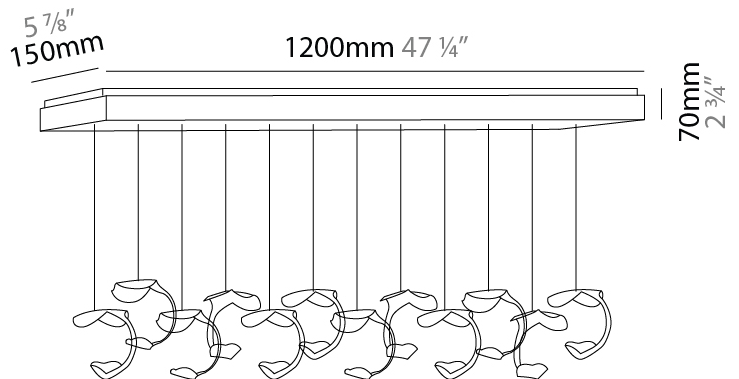

GENERAL

Series: Le Gigine _____
Partner: Knikerboker _____
Division: Design _____
Installation: Suspension _____
Product Type: Pendant _____
Mounting Location: Ceiling _____
Light Distribution: Indirect _____

PHYSICAL

Shape: Abstract _____
Diameter (in): 37 ⁷/₁₆ _____
Length (mm): 1200 _____
Max. Overall Height (mm): 1650 _____
Max. Overall Height (in): 64 ¹⁵/₁₆ _____
Weight (kg): 12.6 _____
Fixture Finish: EWH / EBK / MAN / COF / PRD / SLF / GLF / CLF / BRL / EWS / EWG / EWC / EWR / EBS / EBG / EBC / EBC / EBB / MAS / MAD / MAC / MAB / COS / CGO / CCL / CBL / PRS / PRG / PRC / PRB _____
Fixture Material: Metal _____
Cable Details: Transparent Cable in the following lengths 6 x 1000mm / 39 3/8" 6 x 1500mm / 59 1/16"

ELECTRICAL

Lamp Type: LED _____
Input Wattage (W): 66 _____
Dimming: Non-Dimming / Phase Dimming (120vac Only) _____
Driver Included: Yes _____
Driver Location: Integrated _____
Driver Type: Constant Current - Universal _____
Driver Class: Class 2 _____
Input Voltage (V): 120 - 277 _____
Constant Current (MA): 1050 _____

LED

Number of LEDs: 12 _____
Color Temperature (°K): 3000 _____
Max. Delivered Lumen (lm): 10200 _____
CRI: >85 CRI _____
Lamp Life (hrs): 50000 _____

OPTICAL

RATINGS AND CERTIFICATIONS

Certified By: Certified for North American Standards _____
IP rating: IP20 _____