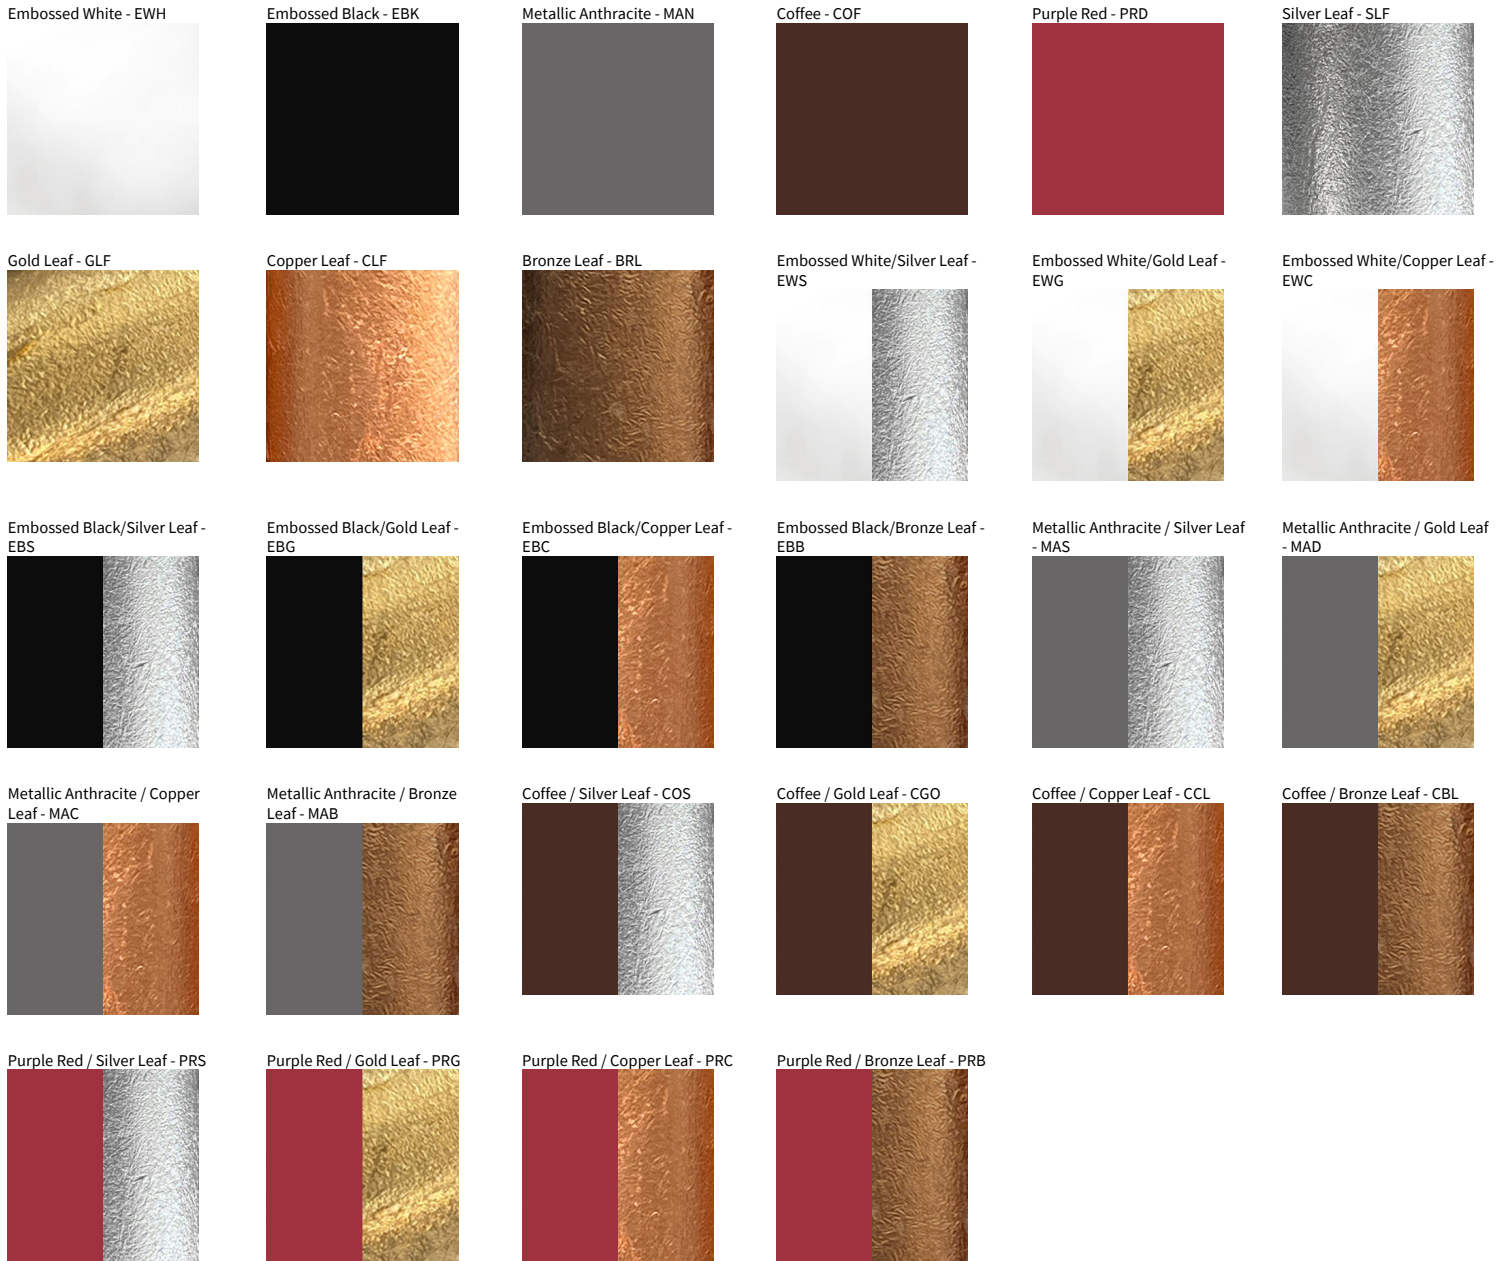

D131609-

PROJECT

TYPE

SPECIFIER

QUANTITY

DATE

D

LE GIGINE COLOR FINISH CHART

PROJECT
TYPE
SPECIFIER
QUANTITY
DATE

Fixture Finish

Digital: Not all screens are calibrated the same, and therefore, colors will appear differently between screens.
Physical: When texture is involved, there will be variations in color, character and tone within a product series and between product families.