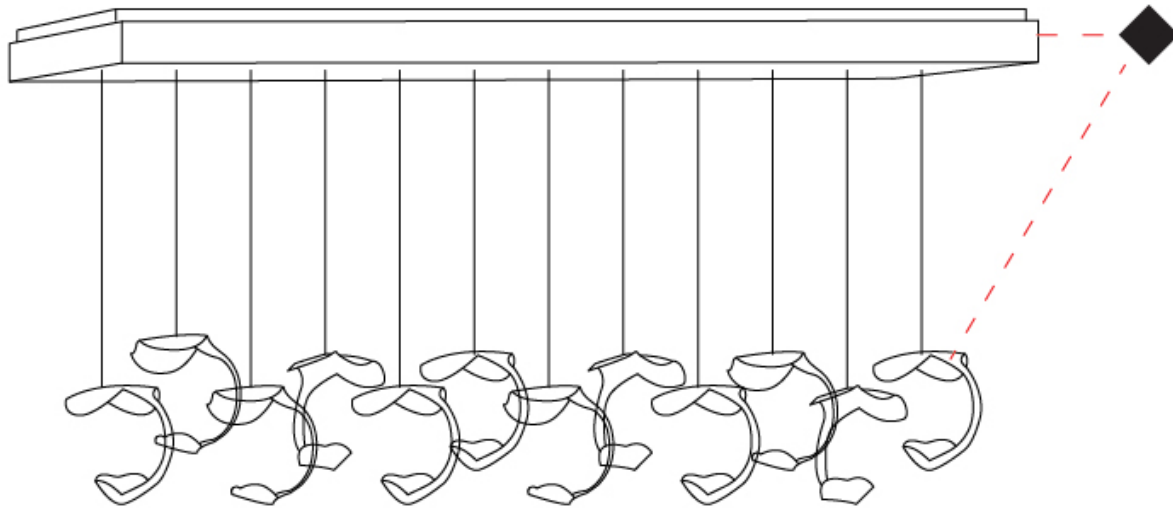

D131608-

PROJECT	_____
TYPE	_____
SPECIFIER	_____
QUANTITY	_____
DATE	_____

D