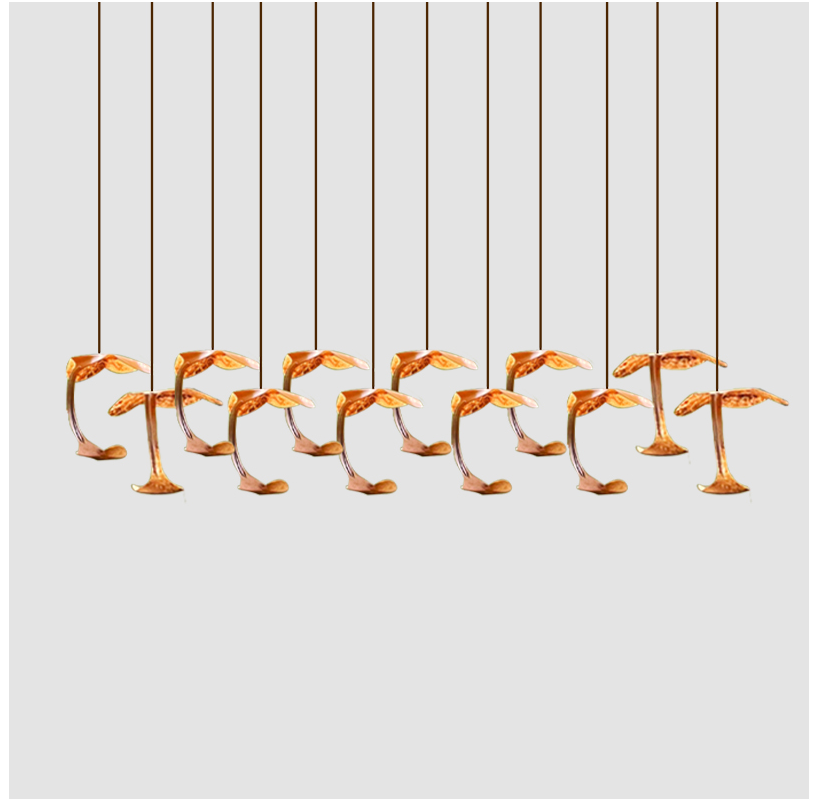

GENERAL

Series: Le Gigine _____
Partner: Knikerboker _____
Division: Design _____
Installation: Suspension _____
Product Type: Pendant _____
Mounting Location: Ceiling _____
Light Distribution: Indirect _____

PHYSICAL

Shape: Abstract _____
Diameter (in): 37 ⁷/₁₆ _____
Length (mm): 1200 _____
Max. Overall Height (mm): 1650 _____
Max. Overall Height (in): 64 ¹⁵/₁₆ _____
Weight (kg): 12.6 _____
Fixture Finish: EWH / EBK / MAN / COF / PRD / SLF / GLF / CLF / BRL / EWS / EWG / EWC / EWR / EBS / EBG / EBC / EBC / EBB / MAS / MAD / MAC / MAB / COS / CGO / CCL / CBL / PRS / PRG / PRC / PRB _____
Fixture Material: Metal _____
Cable Details: Transparent Cable in the following lengths 6 x 1000mm / 39 3/8" 6 x 1500mm / 59 1/16"

ELECTRICAL

Lamp Type: LED _____
Input Wattage (W): 66 _____
Dimming: Non-Dimming / Phase Dimming (120vac Only) _____
Driver Included: Yes _____
Driver Location: Integrated _____
Driver Type: Constant Current - Universal _____
Driver Class: Class 2 _____
Input Voltage (V): 120 - 277 _____
Constant Current (MA): 1050 _____

LED

Number of LEDs: 12 _____
Color Temperature (°K): 3000 _____
Max. Delivered Lumen (lm): 10200 _____
CRI: >85 CRI _____
Lamp Life (hrs): 50000 _____

OPTICAL

RATINGS AND CERTIFICATIONS

Certified By: Certified for North American Standards _____
IP rating: IP20 _____